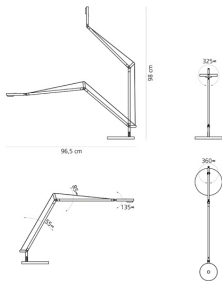

LUMINAIRE

- Watt: **12W**
- Delivered lumens output: **960lm**
- CCT: **3000K**
- Efficiency: **84%**
- Efficacy: **80lm/W**
- CRI: **90**
- Dimmer Typology: **Microswitch Dimmer**

Notes

Microswitch dimmer.
Code related only to the body lamp, to be completed with the base/support.

DESCRIPTION

The Demetra family is expanded with two new versions to meet varying usage requirements: Demetra Micro and Demetra Professional. While flow emission varies in Demetra Professional, its size is identical to the classical version. It was designed to address the need for a task light with greater flows allowing to obtain high illuminance on the working top. With the advanced LED technology and the adoption of smart elementary solutions, maximum performance is ensured in a minimal product. Its look is the typical essential and linear one of Demetra, but its head is a more complex optical device, designed for more powerful LEDs also through painstaking study of thermal science. The aluminium bottom of the head's body works as a heatsink by taking shape and folding inside the head to accommodate the LED, however without contact and therefore without creating a heat bridge with the top. This allows maximum dissipation, and therefore the use of a high-power COB LED, without affecting its functionality deriving from operation and from direct user relation with the lamp. The top of its head can be safely touched without contact with high temperatures. Emission is controlled by a reflector that slightly protrudes from the head's profile and designs perfect illuminance on the top to create a work station with a high colour yield (Cri 90). The Demetra family becomes more complete to satisfy all the needs of different application fields with flexible and comprehensive solutions, as well as with specific and dedicated ones.

PRODUCT CODE: 1739020A

FEATURES

- Article Code: **1739020A**
- Colour: **White**
- Installation: **Table**
- Material: **aluminium, technopolymer, steel**
- Series: **Design Collection**
- Environment: **Indoor**
- Emission: **Direct**
- design by: **Naoto Fukasawa**

DIMENSIONS

- Length: **cm 31**
- Width: **cm 20**
- Height: **cm 35**
- Base Diameter: **cm 20**
- Max Extension Height: **cm 102**
- Max Extension Length: **cm 100**
- Glow Wire Test: **750°**

SOURCES INCLUDED

- Category: **Led**
- Number: **1**
- Watt: **9.37W**
- Delivered lumens output: **1129lm**
- Color temperature (K): **3000K**
- CRI: **90**